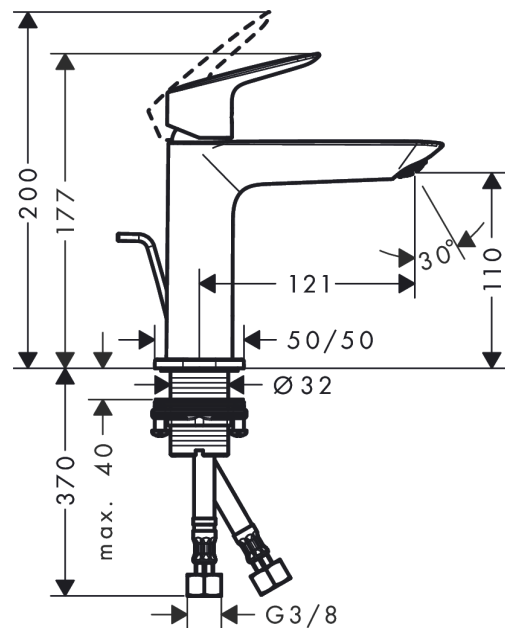

Logis

Single lever basin mixer 110 Fine with pop-up waste set

Surfaces: **Chrome** Article Number: **71251000**

Description

product features

- consists of: single lever basin mixer, waste set
- ComfortZone 110
- projection 121 mm
- spray type: normal spray
- maximum flow rate at 3 bar: 5 l/min
- ceramic cartridge
- temperature limitation adjustable
- suitable for continuous flow water heaters
- pop-up waste set G 1¼
- material waste set: synthetic
- connection type: G ¾ connections
- connection dimension: DN15

Technology

Product image

Scale drawing

Flowchart